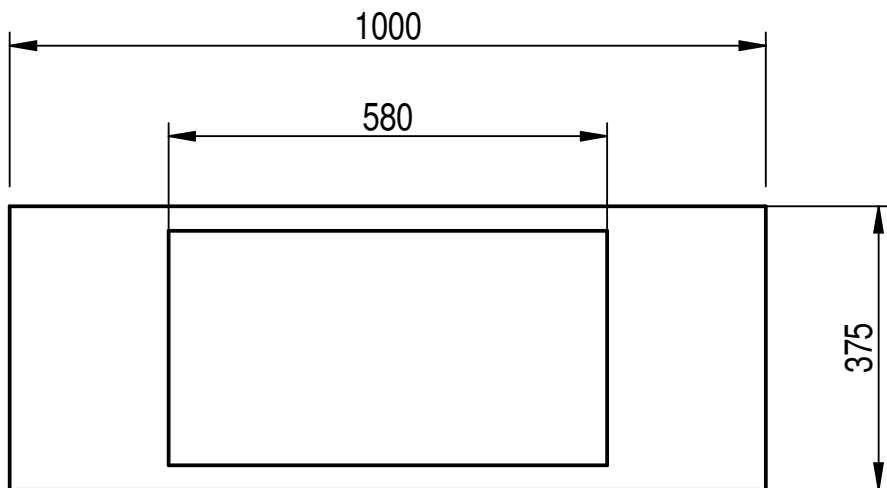

BOTTOM VIEW

PLAN VIEW

ISOMETRIC VIEW
1:20

NOTE:
CAN BE USED WITH 225mm THROAT LINTEL AF225/800

THIS DRAWING IS THE PROPERTY OF WT KNOWLES & SONS LTD
AND MUST NOT BE USED IN ANY WAY PREJUDICIAL TO THEIR INTERESTS

TITLE :-
GATHER UNIT 1000 x 375

WEIGHT = 51 Kg

DRAWN: GB 25-11-10

SCALE

PROJECTION

DRAWING No. :-

DO NOT SCALE

ISSUE: 2 12-11-18

1:10

200GU1000

A4